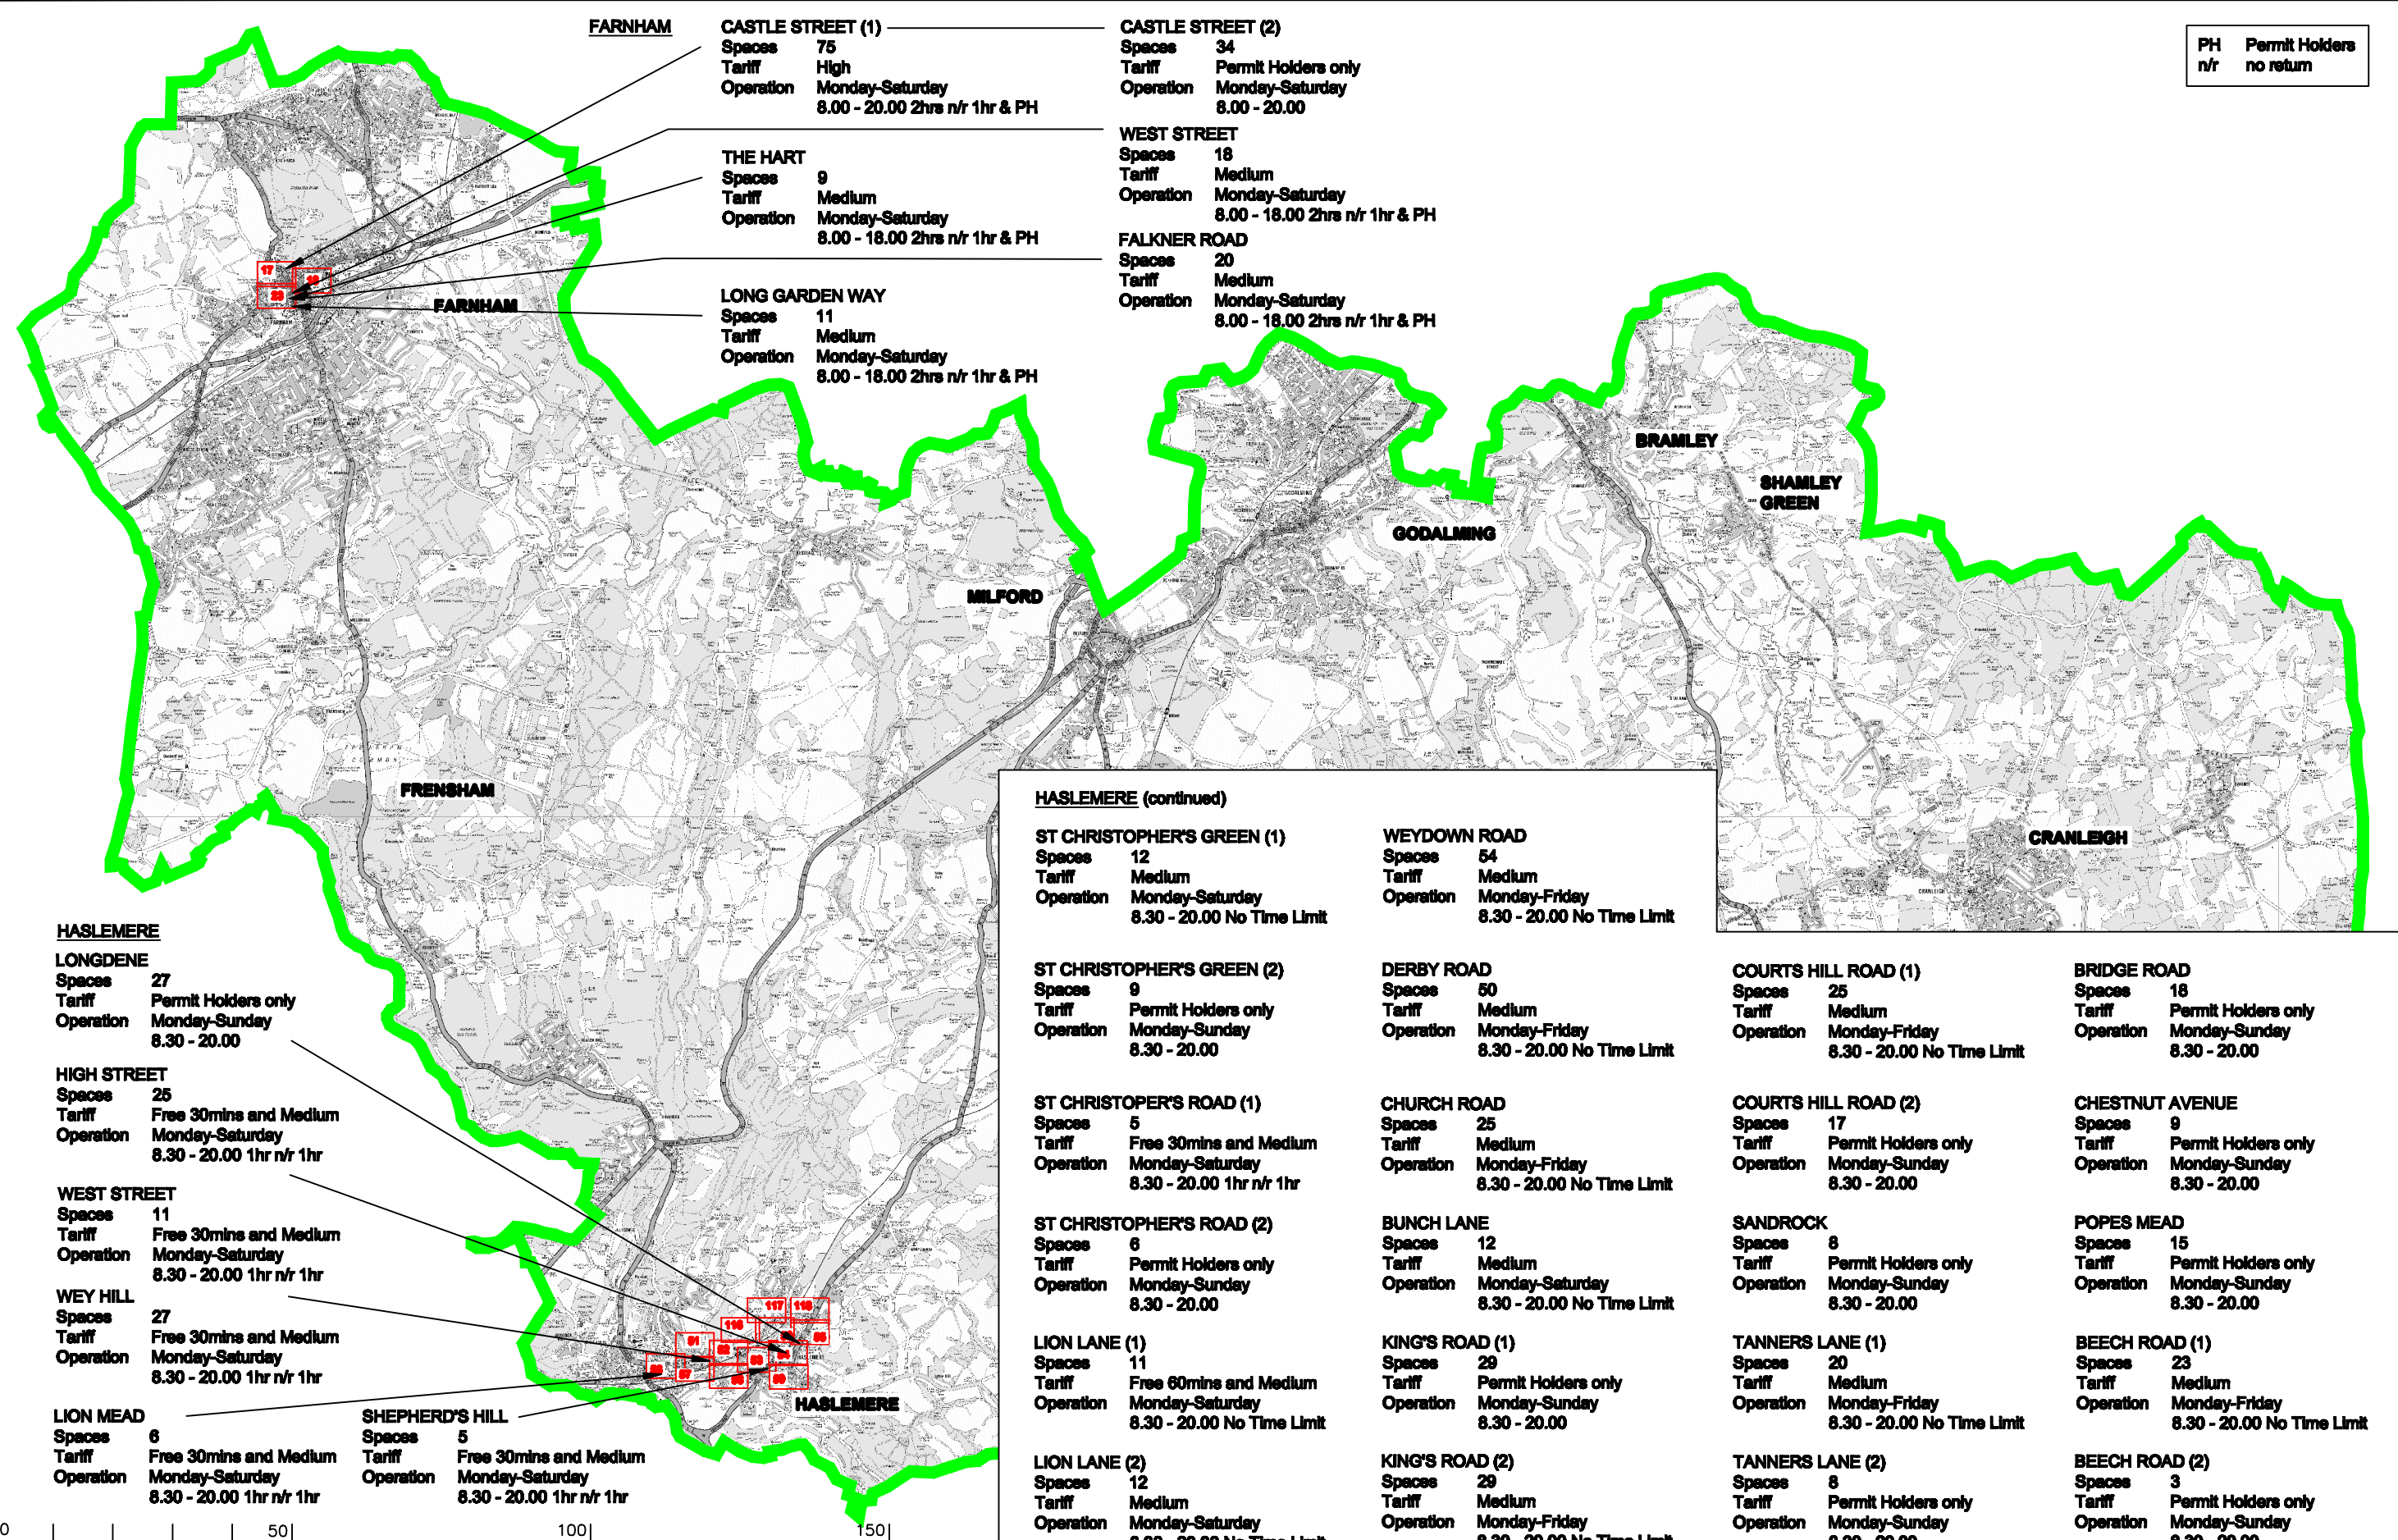

PH Permit Holders
n/r no return

HASLEMERE

LONGDENE
Spaces 27
Tariff Permit Holders only
Operation Monday-Sunday
8.30 - 20.00

HIGH STREET
Spaces 25
Tariff Free 30mins and Medium
Operation Monday-Saturday
8.30 - 20.00 1hr n/r 1hr

WEST STREET
Spaces 11
Tariff Free 30mins and Medium
Operation Monday-Saturday
8.30 - 20.00 1hr n/r 1hr

WEY HILL
Spaces 27
Tariff Free 30mins and Medium
Operation Monday-Saturday
8.30 - 20.00 1hr n/r 1hr

LION MEAD
Spaces 6
Tariff Free 30mins and Medium
Operation Monday-Saturday
8.30 - 20.00 1hr n/r 1hr

SHEPHERD'S HILL
Spaces 5
Tariff Free 30mins and Medium
Operation Monday-Saturday
8.30 - 20.00 1hr n/r 1hr

HASLEMERE (continued)

ST CHRISTOPHER'S GREEN (1)
Spaces 12
Tariff Medium
Operation Monday-Saturday
8.30 - 20.00 No Time Limit

WEYDOWN ROAD
Spaces 54
Tariff Medium
Operation Monday-Friday
8.30 - 20.00 No Time Limit

ST CHRISTOPHER'S GREEN (2)
Spaces 9
Tariff Permit Holders only
Operation Monday-Sunday
8.30 - 20.00

DERBY ROAD
Spaces 50
Tariff Medium
Operation Monday-Friday
8.30 - 20.00 No Time Limit

ST CHRISTOPHER'S ROAD (1)
Spaces 5
Tariff Free 30mins and Medium
Operation Monday-Saturday
8.30 - 20.00 1hr n/r 1hr

CHURCH ROAD
Spaces 25
Tariff Medium
Operation Monday-Friday
8.30 - 20.00 No Time Limit

ST CHRISTOPHER'S ROAD (2)
Spaces 6
Tariff Permit Holders only
Operation Monday-Sunday
8.30 - 20.00

BUNCH LANE
Spaces 12
Tariff Medium
Operation Monday-Saturday
8.30 - 20.00 No Time Limit

LION LANE (1)
Spaces 11
Tariff Free 60mins and Medium
Operation Monday-Saturday
8.30 - 20.00 No Time Limit

KING'S ROAD (1)
Spaces 29
Tariff Permit Holders only
Operation Monday-Sunday
8.30 - 20.00

LION LANE (2)
Spaces 12
Tariff Medium
Operation Monday-Saturday
8.30 - 20.00 No Time Limit

KING'S ROAD (2)
Spaces 29
Tariff Medium
Operation Monday-Friday
8.30 - 20.00 No Time Limit

COURTS HILL ROAD (1)
Spaces 25
Tariff Medium
Operation Monday-Friday
8.30 - 20.00 No Time Limit

BRIDGE ROAD
Spaces 18
Tariff Permit Holders only
Operation Monday-Sunday
8.30 - 20.00

COURTS HILL ROAD (2)
Spaces 17
Tariff Permit Holders only
Operation Monday-Sunday
8.30 - 20.00

CHESTNUT AVENUE
Spaces 9
Tariff Permit Holders only
Operation Monday-Sunday
8.30 - 20.00

SANDROCK
Spaces 8
Tariff Permit Holders only
Operation Monday-Sunday
8.30 - 20.00

POPES MEAD
Spaces 15
Tariff Permit Holders only
Operation Monday-Sunday
8.30 - 20.00

TANNERS LANE (1)
Spaces 20
Tariff Medium
Operation Monday-Friday
8.30 - 20.00 No Time Limit

BEECH ROAD (1)
Spaces 23
Tariff Medium
Operation Monday-Friday
8.30 - 20.00 No Time Limit

TANNERS LANE (2)
Spaces 8
Tariff Permit Holders only
Operation Monday-Sunday
8.30 - 20.00

BEECH ROAD (2)
Spaces 3
Tariff Permit Holders only
Operation Monday-Sunday
8.30 - 20.00

Notes

Rev.	Description	Drwn	Sig.	Date	Chkd	Sig.	Date	Appr	Sig.	Date
A	TARIFFS AMENDED	CAH	CAH	04.11	RH	RH	04.11	RH	RH	04.11
B	TARIFFS AMENDED	CAH	CAH	09.11	JAR	JAR	09.11	DC	DC	09.11
C	TARIFFS AMENDED	CAH	CAH	11.11	JAR	JAR	11.11	DC	DC	11.11